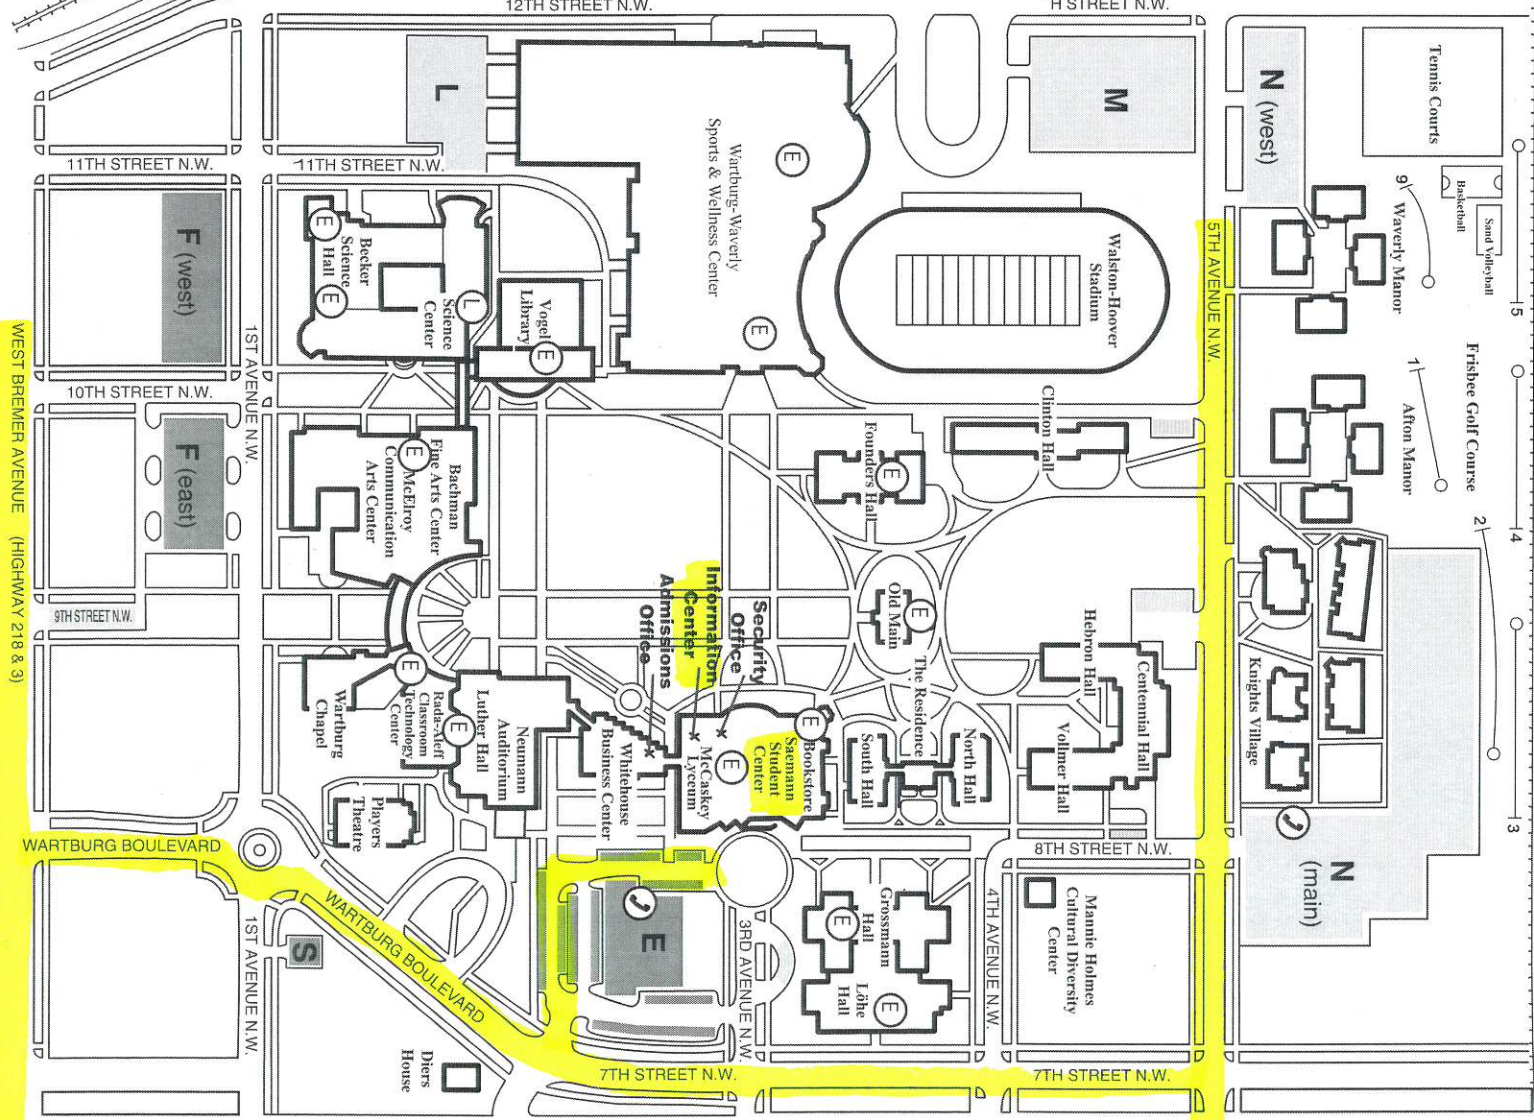

11TH STREET N.W.

1ST AVENUE N.W.

10TH STREET N.W.

9TH STREET N.W.

WARTBURG BOULEVARD

1ST AVENUE N.W.

WARTBURG BOULEVARD

7TH STREET N.W.

- emergency telephone
- handicap accessible
- elevators
- campus parking
- wheel chair lift
- visitor parking

WEST BREMER AVENUE (HIGHWAY 218 & 3)

WARTBURG BOULEVARD

WARTBURG BOULEVARD

A

B

O

C

D

Lynes Field

D'Giovanni Maintenance Building

Wartburg-Waverly Sports & Wellness Center

Walston-Hoover Stadium

N (west)

F (west)

F (east)